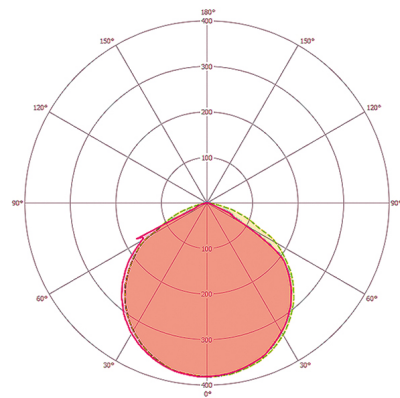

Målskisse

Lysfordeling

ELX EL LED CPS SM

El.nr. 66 008 82 **GTIN nr.** 4015120077067

Prosjekteringshjelp

Distances to be observed for the escape route depending on the orientation (according to DIN EN 1838)